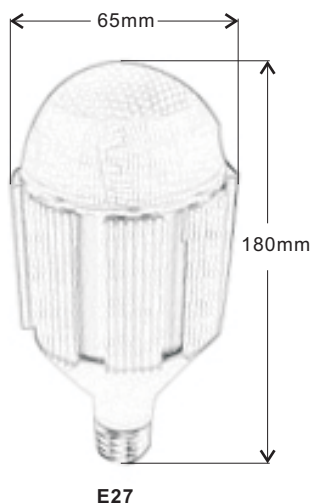

LED Light Bulb GT-B15W

With better luminous efficacy, comparing with fluorescent bulb:

- ◆ Extremely long life >50,000 hours & 10 time longer, save labor for replacement .
- ◆ Low power consumption: save 70-80% electricity
- ◆ Instant start, no flickering, no humming
- ◆ No RF interference, electric wave resistant
- ◆ RoHS compliant, no mercury inside

**Specification:**

Part No.	GT-B15W
Socket	E27
Input voltage(AC)	85 ~ 265V
Life Span	50,000Hours
CRI(Lumens)	White
Output(Lumens)	1200 lm
Wattage	15W
Warranty	2Years
RoHS Compliant	Contains NO Mercury or Lead