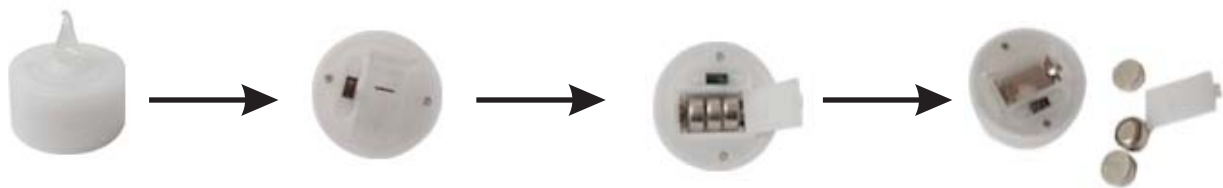

**The LED Candle** is the safe and clean replacement to the wax candle. It has a gentle flicker looking exactly like a regular wax candle. With LED Candles, you can say goodbye to the wax mess, dirty smoke and fire risks, while providing a warm ambiance that you've come to expect from old-fashioned messy wax candles. You can also create your own atmosphere. Great for restaurants, promotional events, parties, receptions, Halloween and Christmas displays, weddings and home decor etc . . .

### Features:

- Flame flickers like real candle
- No fire, no smoke, no risk, nothing to worry about
- No flame to blow out in the wind
- On/off switch on the bottom or blow the light to turn on/off

Part NO.	GT-C02
Color	Green, Red, Blue, Yellow, White, Purple and Orange alternating
Material	Plastic
Switch	On/off switch on the bottom or sound control
Battery	Button cell battery included 1.5 x 3=4.5V (DC)
Packing:	Carton dimensions: 24 x 16 x 5 cm
	24pcs/pack
	N.W: 0.5kg/pack