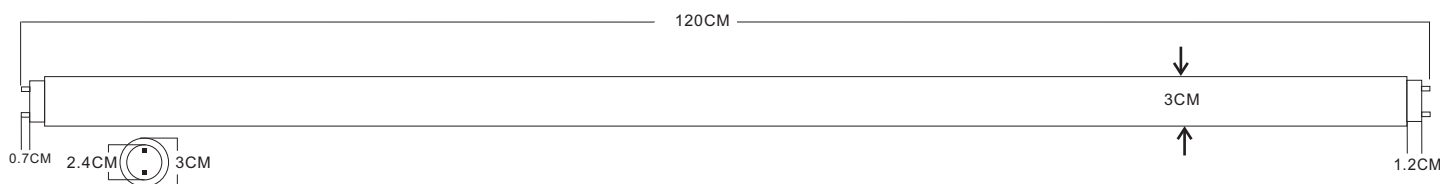

Dimensions:

G-Tek Scientific Ltd.

Hong Kong:
10A European Asian Bank Building, 749 Nathan Road,
Hong Kong

TEL: +852 23812327
FAX: +852 23970444
EMAIL: gtek@netvigator.com
WEB: www.g-tekhk.com

Shenzhen:
12B Cai Hong Building, Cai Tian Road,
Shenzhen, China

TEL: +86 (755) 82914207
FAX: +86 (755) 82914297
EMAIL: sales@g-tekhk.com