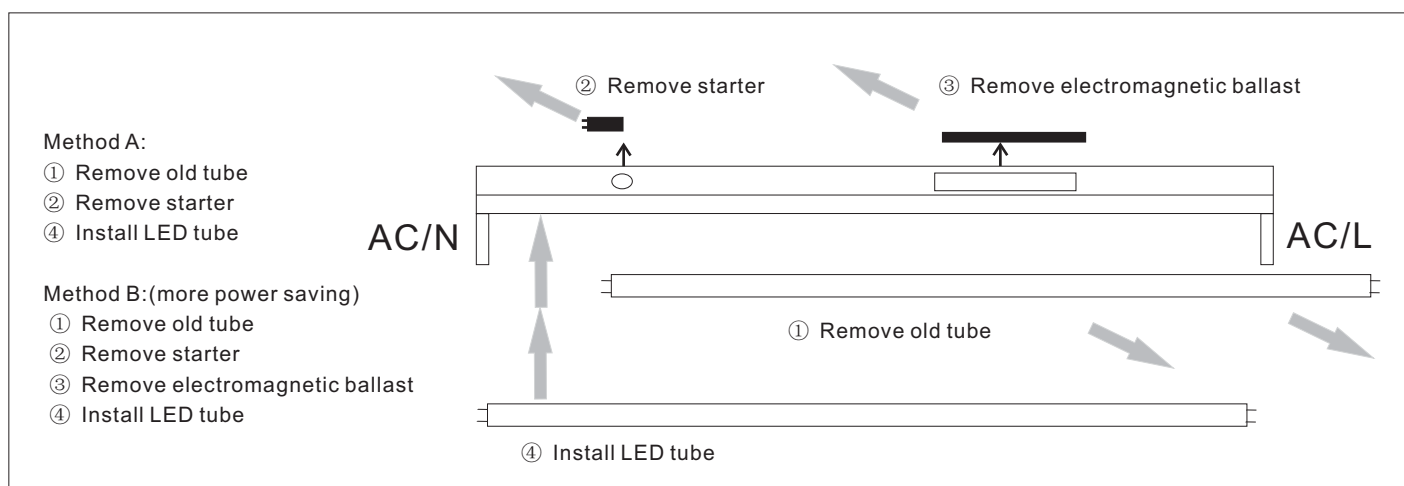

LED Light Tube T8

GT-T15W

Features:

- With better luminous efficacy, comparing with fluorescent tube
- Extremely long life >50,000 hour & 10 times longer, save labor for tube replacement
- Low power consumption: save 70 - 80% electricity
- Instant start, no flickering, no humming
- No RF interference, electric wave resistant
- RoHS compliant, no mercury inside

Part Number.	GT-T15W
Wattage	15W
Approximate equivalence	45W fluorescent tube
Dimension	120CM
Power factor	>85%
Power supply	85-265 V
Life span	50,000 Hours
Color	Cool white / Warm white
Lumen	1200 - 1440 lm
RoHS compliant	Contains No Mercury or Lead
Warranty	2 Years

Installation: